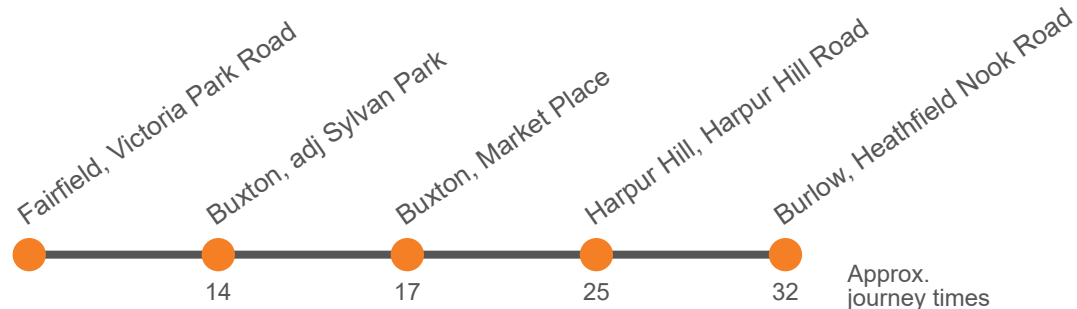

## Saturday (continued)

Service:	185	185	185
Burlow, Heathfield Nook Rd/Burlow Rd	...	...	...
Burlow, Heathfield Nook Road opp Barson Grove	1833	1940	...
Buxton, Ashbourne Rd/Central Drive	1837	1944	...
Harpur Hill, Harpur Hill Rd/Trent Avenue			...
Buxton, Market Place, Northbound	1844	1951	2001
Buxton, opposite Sylvan Park	1847	1954	2004
Fairfield Centre, Victoria Park Rd	...	...	2012
Dove Holes, opposite Bus Depot	...	...	2021

# This journey continues to Whaley Bridge, Stockport and Manchester Airport

## Monday to Friday

Service:	185	185	186	186	186	185	186	185	186	185	185	186
Dove Holes, outside Bus Depot	0652	0755	...	...	...	...	...	...	...	...	...	...
Fairfield Centre, Victoria Park Rd	0702	0805	...	...	0926	0956	1026	1056	1126	1156	1226	1256
Buxton, adjacent Sylvan Park	0710	0820	0825	0910	0940	1010	1040	1110	1140	1210	1240	1310
Buxton, Market Place, Southbound	...	...	0829	0914	0944	1014	1044	1114	1144	1214	1244	1314
Buxton, Ashbourne Rd/Central Drive	...	...	0836	0921	0951		1051		1151			1321
Harpur Hill, Harpur Hill Rd/Trent Avenue	...	...				1021		1121		1221	1251	
Burlow, Heathfield Nook Rd/Burlow Rd	...	...	0844	0929	0959		1059		1159			1329
Burlow, Heathfield Nook Road opp Barson Grove	...	...	...	...	...	1028	...	1128	...	1228	1258	...