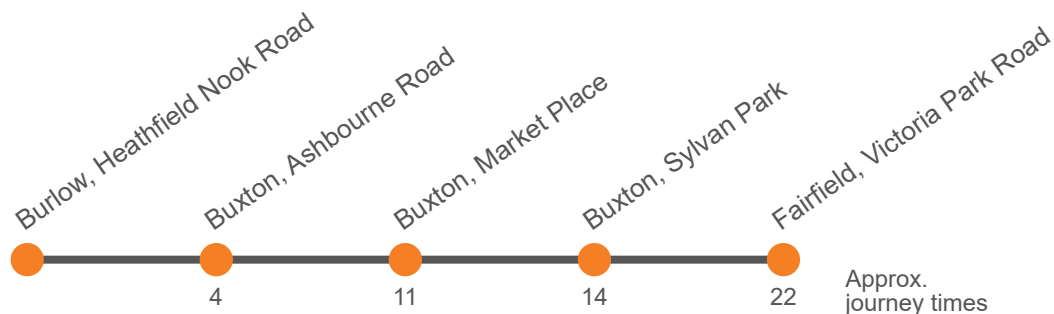

## Burlow to Fairfield Estate via Buxton Market Place

Effective from: 24/07/2023

High Peak

# This journey continues to Whaley Bridge, Stockport and Manchester Airport

## Monday to Friday (continued)

Service:	185	186	185	186	185	185	185	185	185	185
Dove Holes, outside Bus Depot	...	...	...	...	...	...	...	...	...	...
Fairfield Centre, Victoria Park Rd	1326	1356	1426	1456	1556	1626	1657	...	...	...
Buxton, adjacent Sylvan Park	1340	1410	1440	1510	1610	1640	1712	1755	1835	1915
Buxton, Market Place, Southbound	1344	1414	1444	1514	1614	...	1717	1800	1839	1919
Buxton, Ashbourne Rd/Central Drive		1421		1521		...				
Harpur Hill, Harpur Hill Rd/Trent Avenue	1351		1451		1621	...	1725	1808	1846	1926
Burlow, Heathfield Nook Rd/Burlow Rd		1429		1529		...				
Burlow, Heathfield Nook Road opp Barson Grove	1358	...	1458	...	1628	...	1732	1815	1853	1933

### Saturday

Service:	185	185	186	186	186	186	185	185	185	185	185	185	185
Dove Holes, outside Bus Depot	0702	0800	...	...	...	...	...	...	...	...	...	...	...
Fairfield Centre, Victoria Park Rd	0712	0810	0926	1026	1126	1226	...	1356	1456	1556	1656	...	...
Buxton, adjacent Sylvan Park	0720	0820	0940	1040	1140	1240	1310	1410	1510	1610	1710	1810	1920
Buxton, Market Place, Southbound	...	...	0944	1044	1144	...	1314	1412	1512	1612	1712	1814	1924
Buxton, Ashbourne Rd/Central Drive	...	...	0951	1051	1151	...							
Harpur Hill, Harpur Hill Rd/Trent Avenue	...	...				...	1321	1421	1521	1621	1721	1821	1931
Burlow, Heathfield Nook Rd/Burlow Rd	...	...	0959	1059	1159	...							
Burlow, Heathfield Nook Road opp Barson Grove	...	...	...	...	...	...	1328	1428	1528	1628	1728	1828	1938