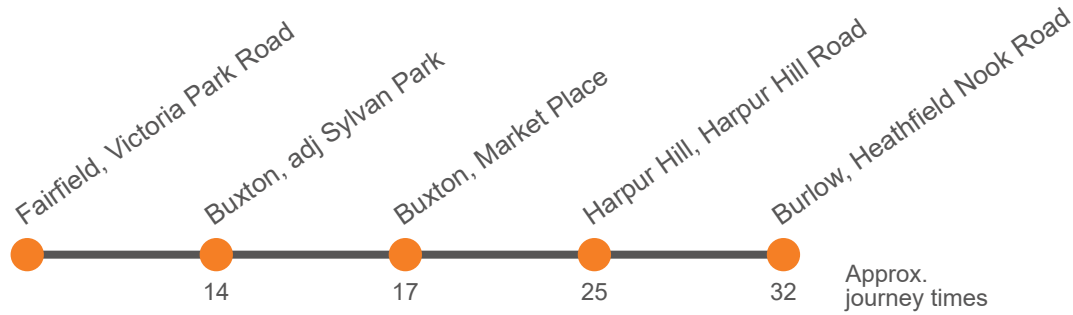

185/186

Fairfield Estate to Burlow via Buxton Market Place

Effective from: 24/07/2023

High Peak

Saturday

Service:	185	185	186	186	186	186	185	185	185	185	185	185	185
Dove Holes, outside Bus Depot	0702	0800	...	...	...	...	...	...	...	...	...	...	...
Fairfield Centre, Victoria Park Rd	0712	0810	0926	1026	1126	1226	...	1356	1456	1556	1656	...	...
Buxton, adjacent Sylvan Park	0720	0820	0940	1040	1140	1240	1310	1410	1510	1610	1710	1810	1920
Buxton, Market Place, Southbound	...	...	0944	1044	1144	...	1314	1412	1512	1612	1712	1814	1924
Buxton, Ashbourne Rd/Central Drive	...	...	0951	1051	1151	...	|	|	|	|	|	|	|
Harpur Hill, Harpur Hill Rd/Trent Avenue	...	...	|	|	|	...	1321	1421	1521	1621	1721	1821	1931
Burlow, Heathfield Nook Rd/Burlow Rd	...	...	0959	1059	1159	...	|	|	|	|	|	|	|
Burlow, Heathfield Nook Road opp Barson Grove	...	...	...	...	...	...	1328	1428	1528	1628	1728	1828	1938